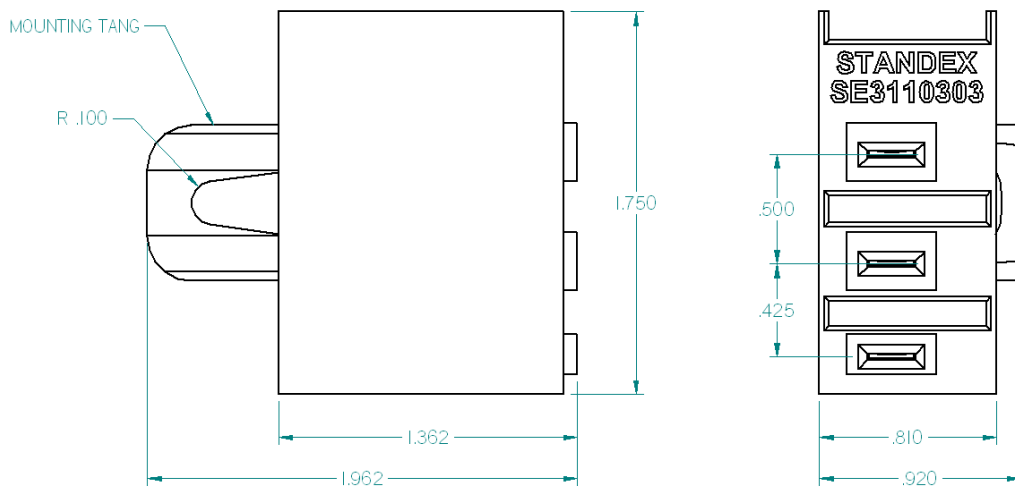

Standex Electronics Universal HID Starter Receptacle

Application:

Universal HID Starter receptacle for metal halide, mercury, and high pressure sodium streetlight starting aids

Benefits of the Standex Electronics Universal HID Starter Receptacle:

- Allows users with multiple brands of luminaries to use one common style starter
- Designed specifically to fit standard Standex streetlight starting aid cases
- Compatible with all three-pin starter systems
- Quick and easy field installation

CONTACT INFORMATION:

Barry Reis
Product Manager
TEL: (513) 871-3777 ext. 310
FAX: (513) 871-3779
E-MAIL: breis@standexelectronics.com

Sandy Sears
Customer Service
TEL: (513) 871-3777 ext. 308
FAX: (513) 871-3779
E-MAIL: ssears@standexelectronics.com

Standex Electronics

4538 Camberwell Rd.
Cincinnati, OH 45209

<http://www.standexelectronics.com>

TS/ISO16949
CERTIFIED