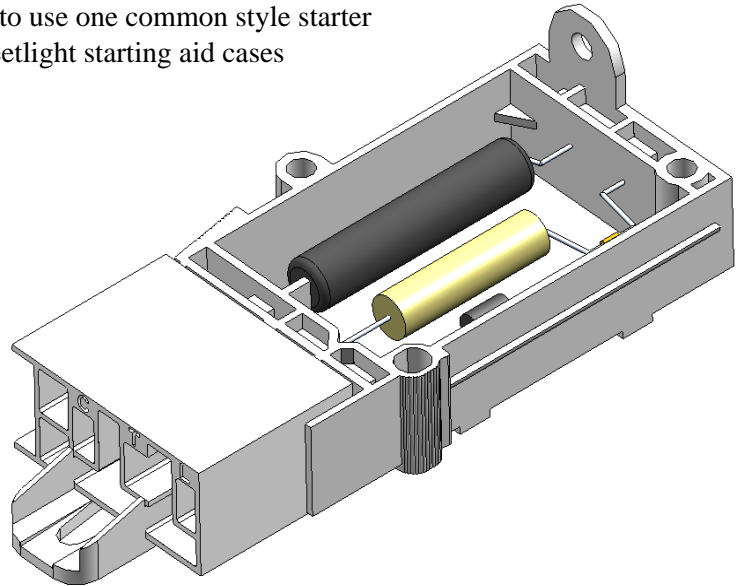

# Standex Electronics Universal HID Starter Receptacle

## Application:

Universal HID Starter receptacle for metal halide, mercury, and high pressure sodium streetlight starting aids

## Benefits of the Standex Electronics Universal HID Starter Receptacle:

- Allows users with multiple brands of luminaries to use one common style starter
- Designed specifically to fit standard Standex streetlight starting aid cases
- Compatible with all three-pin starter systems
- Quick and easy field installation